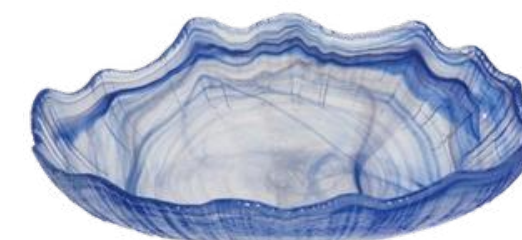

Introducing the Vita Oval Glassware Bowl, inspired by the beautiful and intricate patterns of sea shells. Crafted from high-quality glass, it is perfect for adding a touch of coastal elegance to your restaurant.

D 15,5 x 10 x h: 3 cm Oval Bowl
PC 1801 **11** **A** 2 / 48 ●

D 21 x 14 x h: 5 cm Oval Bowl
PC 1935 **64** **PA** 4 / 16 ●