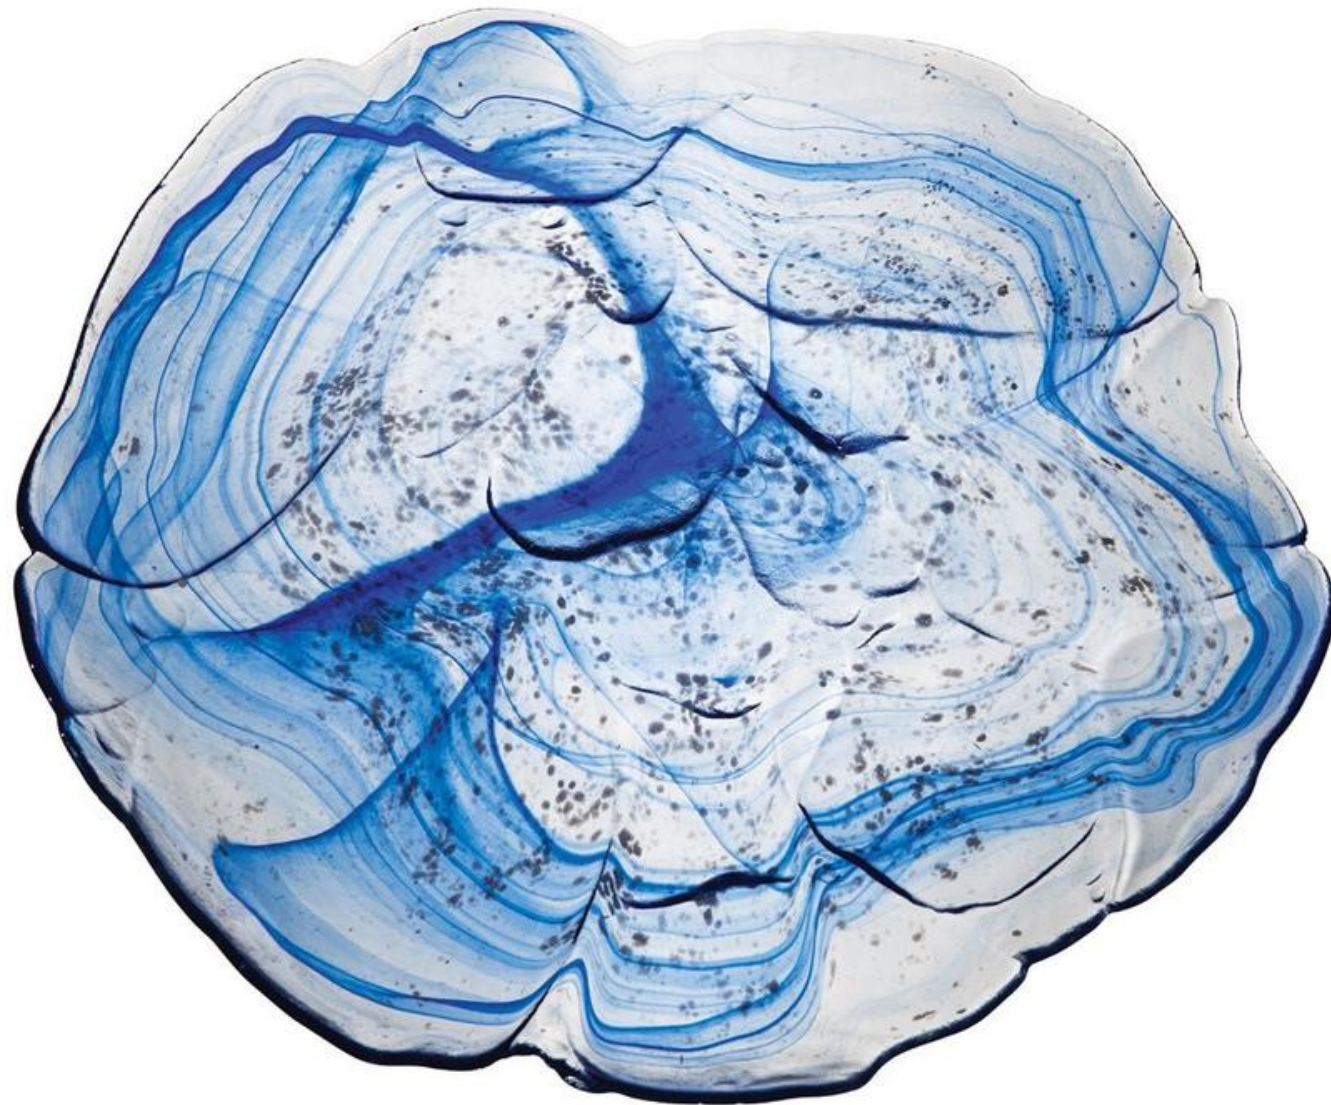

# STONE

# STONE

Introducing Stone; a unique bowl and plate series inspired by the amorphous look of pebbles. Crafted with care, this series features an organic, pebble-like shape, adding visual interest and texture to your table settings.

● 40 x h: 7,5 cm Bowl  
PC 5745 73 PA 4 / 8 ●

● x h: 7,5 cm Bowl  
PC 5745 1-Cor 4 / 8 ●

● 44,5 x h: 3,5 cm Plate  
PC 5743 73 PA 6 / 12 ●

● 44,5 x h: 3,5 cm Plate  
PC 5743 2 PA 6 / 12 ●