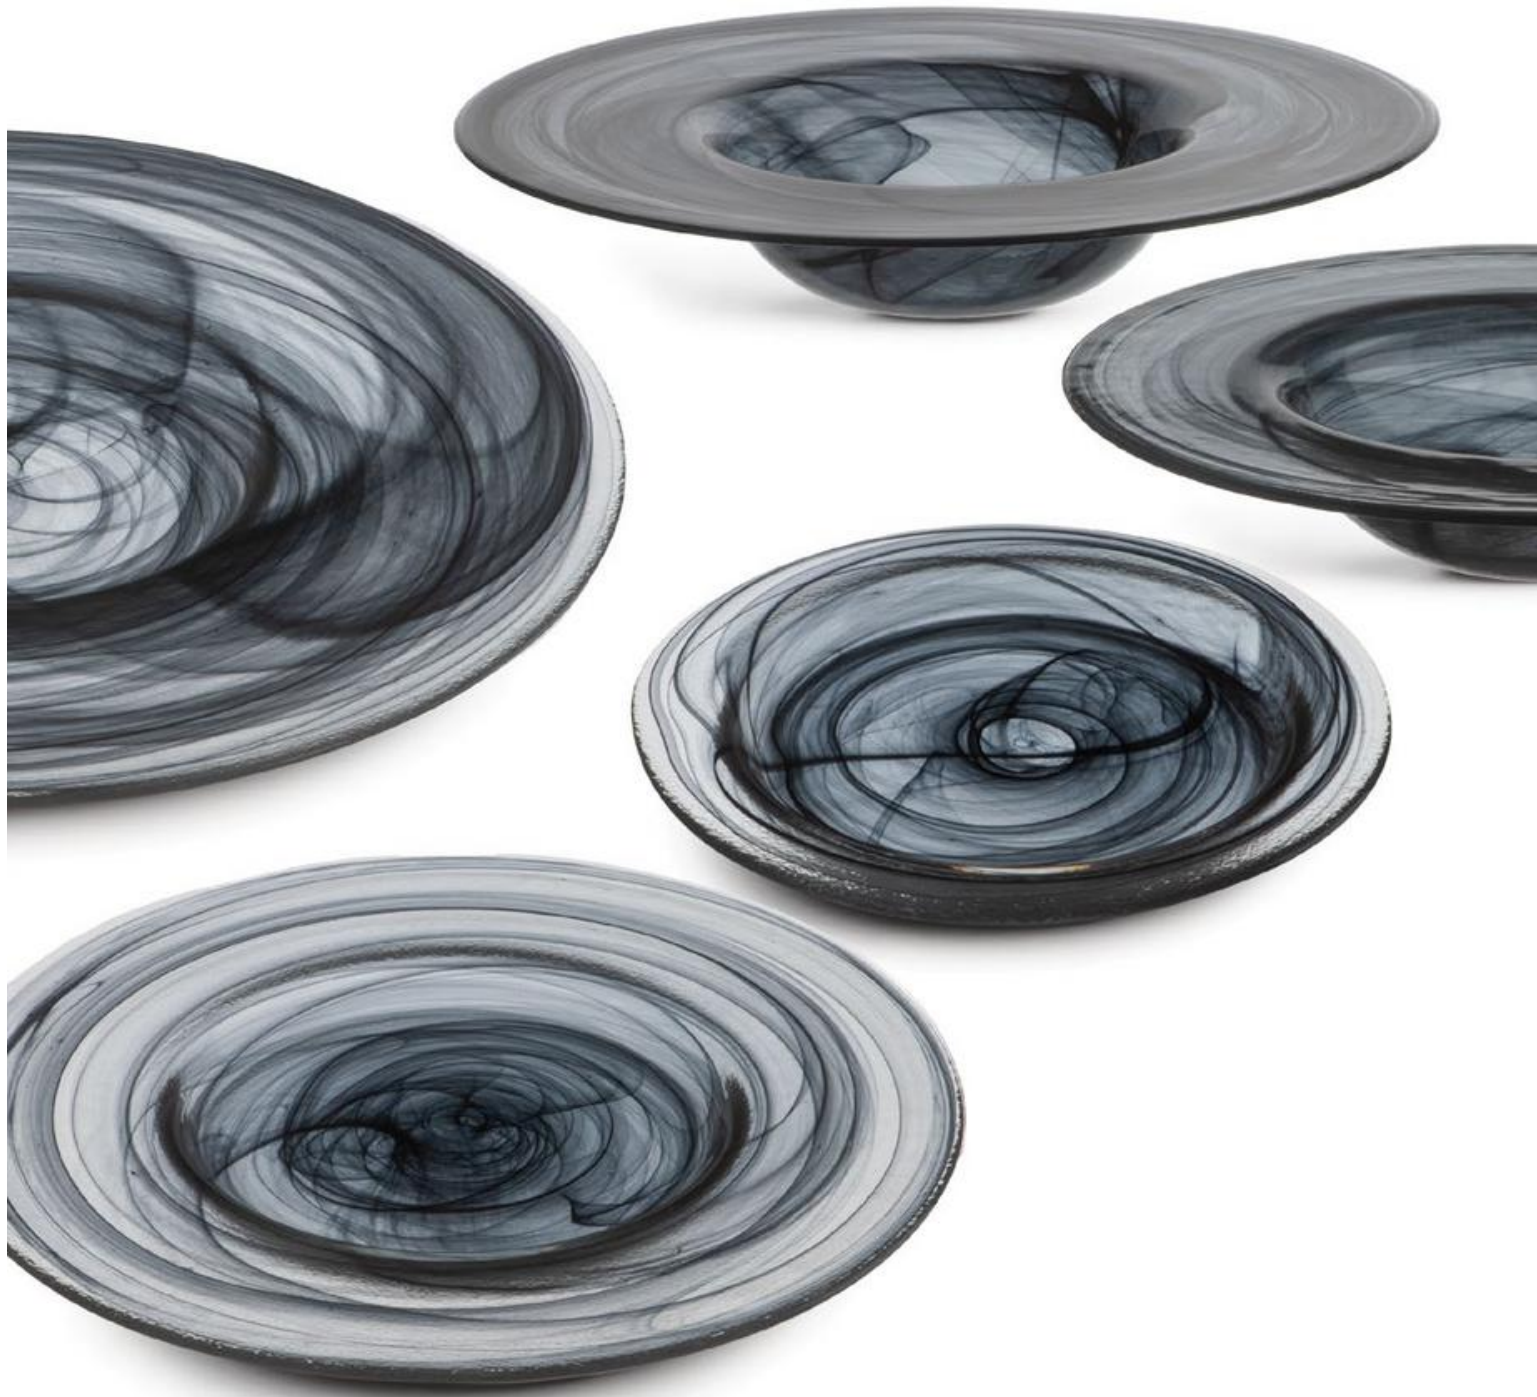

D Ø 33 x h: 1,7 cm Plate
PC 2061 7 PA 6 / 18

D DIMENSION PC PRODUCT CODE C COLOR CODE PA PACK - INNER / MASTER

Made to stock

GUSTO

GUSTO

● 5 x h: 1,5 cm Plate
 PC 1974 43 PA 12 / 48 ●

● 1 x h: 1,8 cm Plate
 PC 1975 43 PA 5 / 24 ●